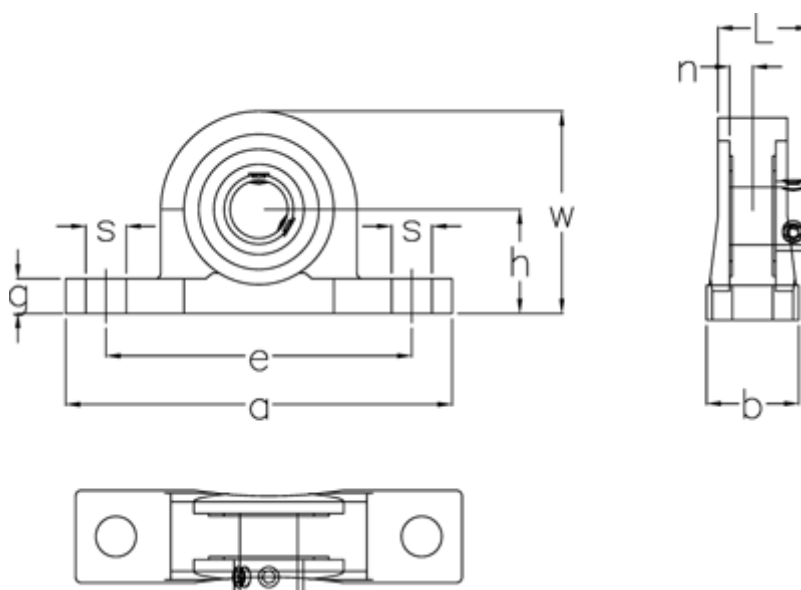

Article number: 5425060004

Description: Pillow block KP004 LDK f/shaft dia.20 mm
Housing Alu, bearing steel, extra narrow

Measures

a	= 100	Housing	= P04-5
b	= 20	L	= 21
Bearing	= K004	Nominal drive	= 6
Bolt size	= M8	s	= 10
d	= 20	W	= 55
e	= 80	Weight	= 0.25
g	= 9		
h	= 28		